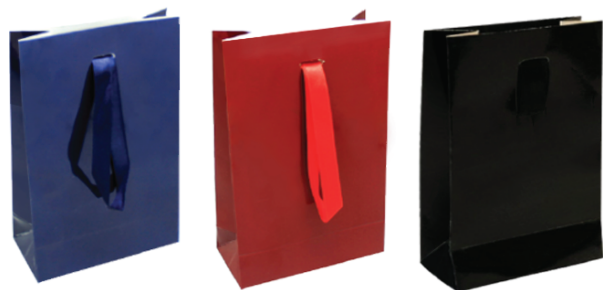

RB series

RB series	Description	Dimension (WxDxH)
0001RB	RIBBON BAG -S-	80x40x130 mm
0002RB	RIBBON BAG -M-	120x55x190 mm
0004RB	RIBBON BAG	95x55x300 mm